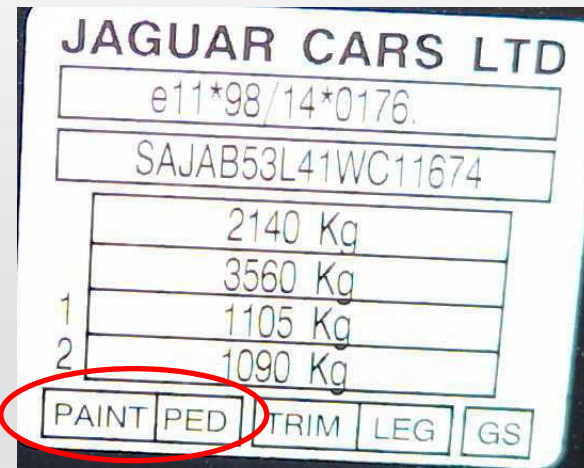

JAGUAR

MODEL	POSITION OF COLOUR LABEL
XJ	INSIDE THE ENGINE COMPARTMENT
X TYPE - S TYPE - XJ - XF - XK	ON THE COLUMN / POST FRONT DOOR

COLOUR CODE