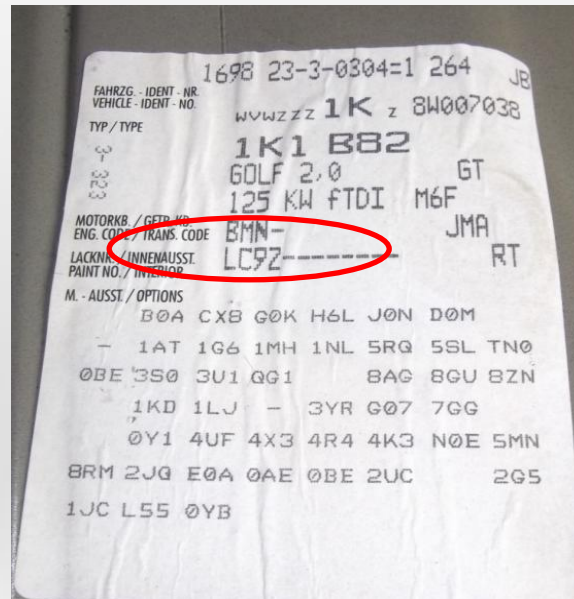

VOLKSWAGEN

MODEL	POSITION OF COLOUR LABEL
TOURAN 2010	INSIDE THE BOOK "Use and Maintenance"
ALL MODELS	INSIDE THE BOOT

COLOUR CODE

MaxMeyer

CAR REFINISH