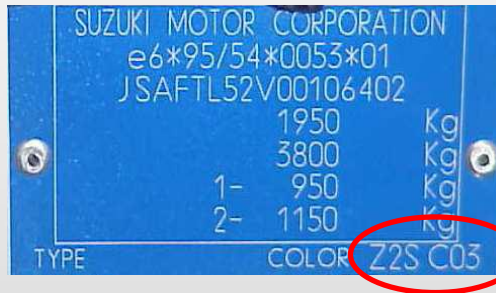

SUZUKI

MODEL	POSITION OF COLOUR LABEL
SPLASH - SWIFT	ON THE COLUMN / POST DRIVER'S SIDE DOOR
GRAN VITARA - JIMNY VAGON - R SX4	INSIDE THE ENGINE COMPARTMENT
SX4 - ALTO - CARRY	ON THE PASSENGER SIDE DOOR COLUMN