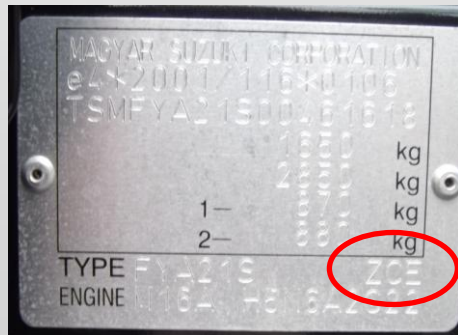

COLOUR CODE