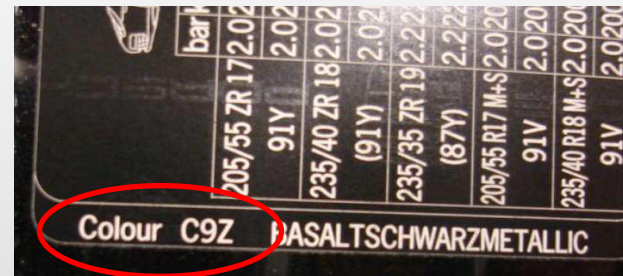

PORSCHE

MODEL	POSITION OF COLOUR LABEL
ALL MODELS (EXCEPT CAYENNE)	ON THE DRIVER'S SIDE DOOR EDGE
CAYENNE	INSIDE THE BOOT

COLOUR CODE

COLOUR CODE
CAYENNE