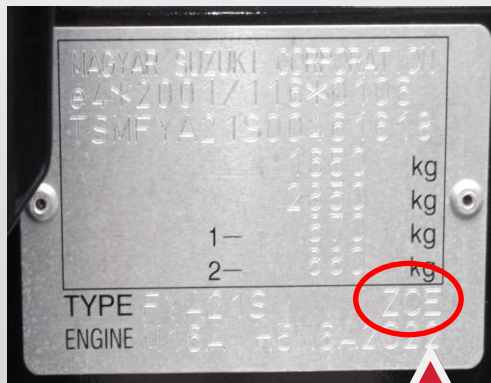

FIAT

MODEL	POSITION OF COLOUR LABEL
BRAVO - CROMA - PUNTO	ON THE ENGINE COMPARTMENT COVER (UNDER BONNET)
DOBLO' - DUCATO - SCUDO QUBO - SEDICI - IDEA	INSIDE THE ENGINE COMPARTMENT
STILO - 500 - 600 - PANDA MULTIPLA - GRANDE PUNTO	INSIDE THE REAR / LUGGAGE COMPARTMENT
NUOVO SCUDO - ULYSSE	ON THE DRIVER SIDE DOOR EDGE
SEDICI - STRADA	ON THE INSIDE EDGE OF PASSENGER SIDE DOOR