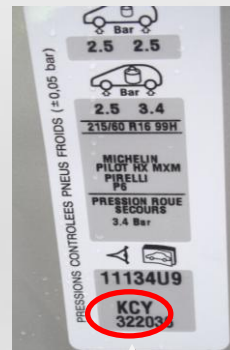

FIAT ULYSSE
COLOUR CODE PSA