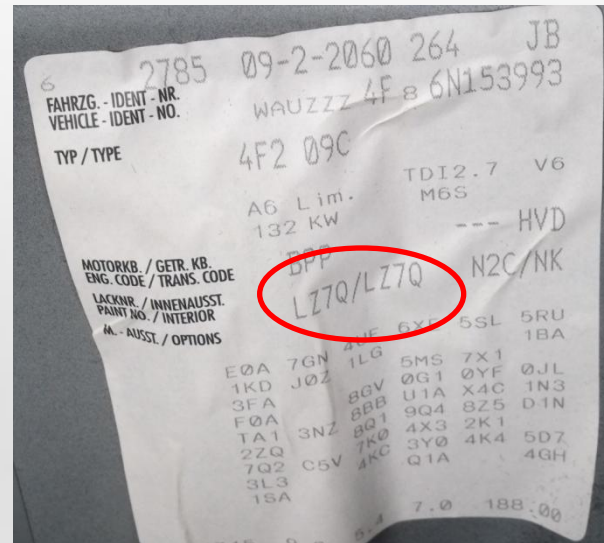

AUDI

MODEL	POSITION OF COLOUR LABEL
ALL MODELS	INSIDE THE LUGGAGE COMPARTMENT

COLOUR CODE

MaxMeyer

CAR REFINISH